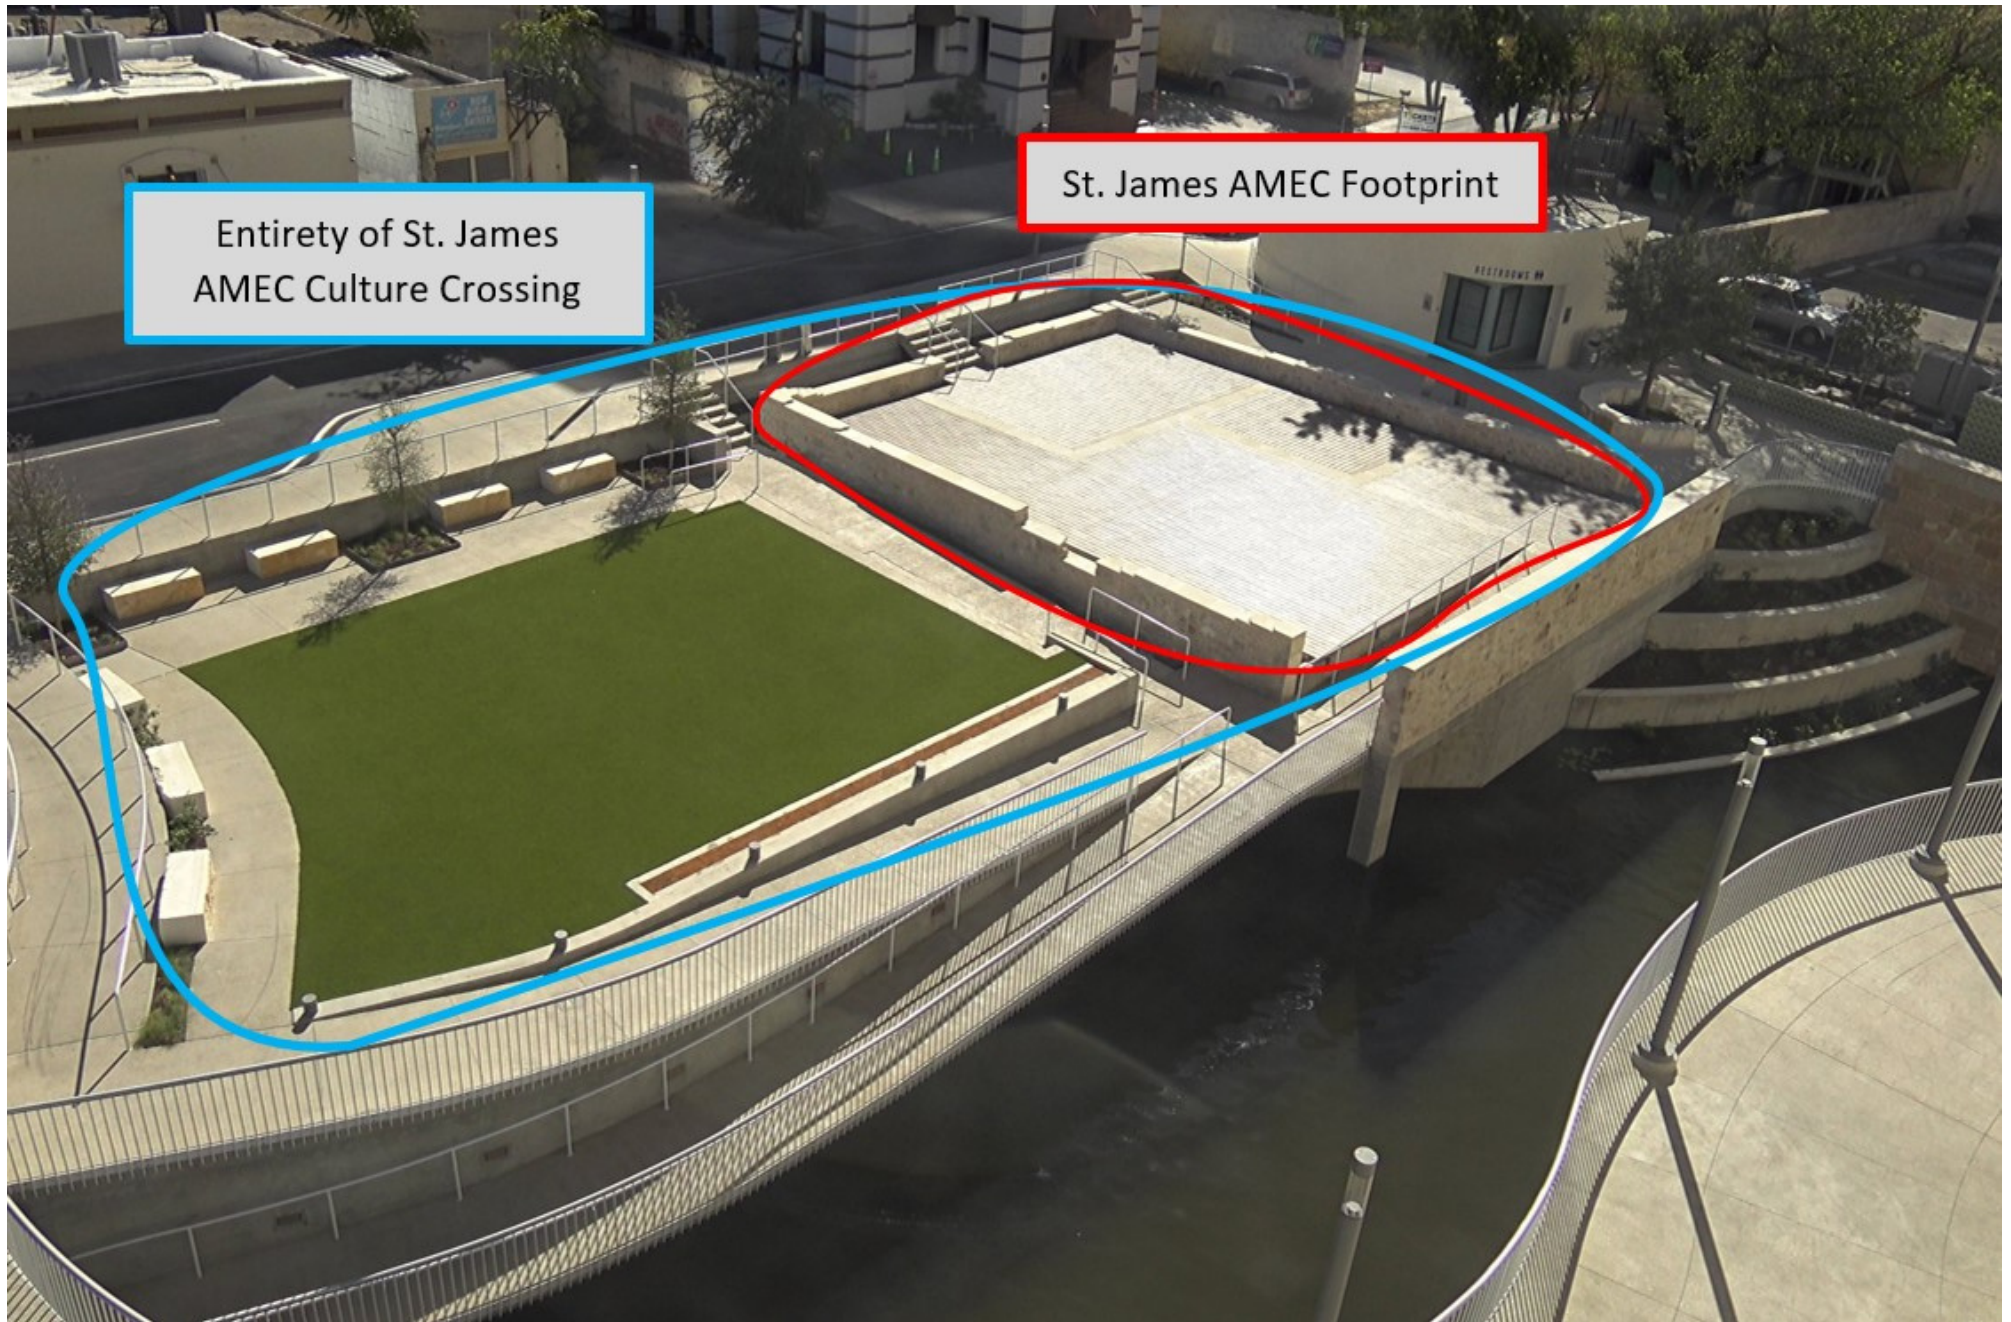

Artwork location

Artwork location

San Pedro Creek Culture Park, Phase 1.2, St. James AMEC Culture Crossing  
View from Houston Street looking south, upper paseo/walkway  
(Rendering provided by Munoz and Co.)

Aerial view with dimensions of the St. James AMEC Culture Crossing site (the red portion portrays the archaeological footprint's dimensions)

Entirety of St. James  
AMEC Culture Crossing

St. James AMEC Footprint

San Pedro Creek Culture Park, Phase 1.2, St. James AMEC Culture Crossing  
View from upper paseo/walkway, across the creek, looking south east