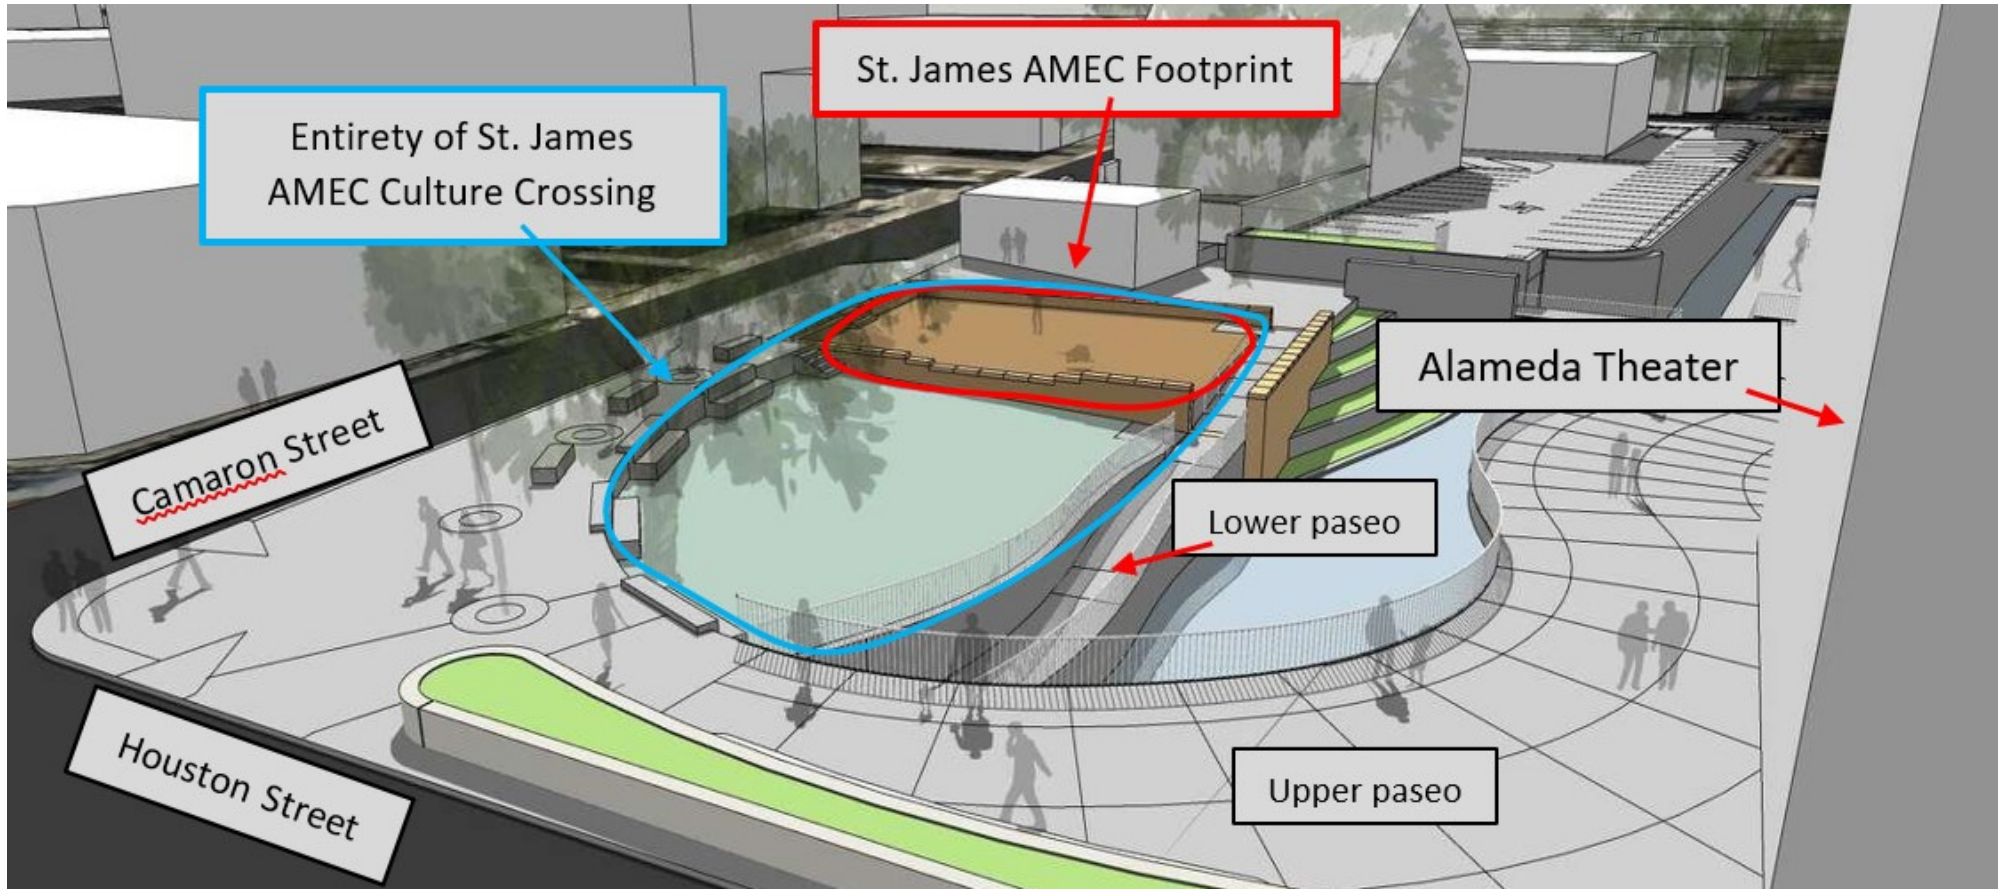

Artwork location

Artwork location

San Pedro Creek Culture Park, Phase 1.2, St. James AMEC Culture Crossing  
View from Houston Street looking south, upper paseo/walkway  
(Rendering provided by Munoz and Co.)

Aerial view with dimensions of the St. James AMEC Culture Crossing site (the red portion portrays the archaeological footprint's dimensions)

Entirety of St. James  
AMEC Culture Crossing

St. James AMEC Footprint

San Pedro Creek Culture Park, Phase 1.2, St. James AMEC Culture Crossing  
View from upper paseo/walkway, across the creek, looking south east